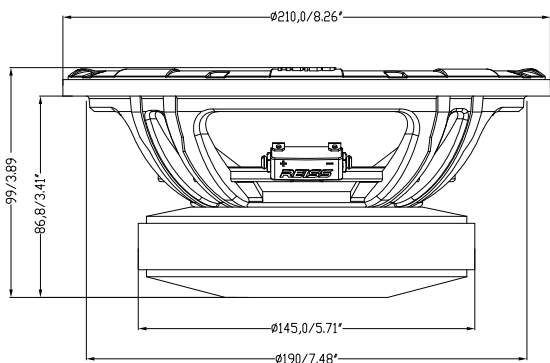

## SPECIFICATIONS

|                                     |              |
|-------------------------------------|--------------|
| Nominal Diameter .....              | 8.26"/210 mm |
| Nominal Impedance .....             | 4 OHMS       |
| RMS Power Handling .....            | 350 Watts    |
| MAX Power Handling .....            | 700 Watts    |
| Sensitivity(1w/1m) .....            | 97db         |
| Frequency Response .....            | 85 ~10KHZ    |
| Recommended Lo Pass Crossover ..... | 85 HZ        |
| Pair or Single .....                | Pair         |

## THIELE & SMALL PARAMETERS

|            |           |
|------------|-----------|
| Vas .....  | 20.7L     |
| Xmax ..... | 0.75 mm   |
| Fs .....   | 83.8Hz    |
| Qms .....  | 3.77      |
| Qes .....  | 0.32      |
| Qts .....  | 0.30      |
| Mms .....  | 13.1      |
| Cms .....  | 0.27MM    |
| BL .....   | 8.0TM     |
| Le .....   | 140.786uH |
| Sd .....   | 232.4 cm2 |
| Re .....   | 3.0 Ohms  |

## MEASUREMENTS

|                                 |              |
|---------------------------------|--------------|
| Overall Diameter .....          | 210 mm/8.26" |
| Overall Depth .....             | 99 mm/3.89"  |
| Front Mount Baffle Cutout ..... | Ø190/7.48"   |
| Mounting Depth .....            | 86.8 m/3.41" |
| Motor Diameter .....            | Ø145mm/5.71" |